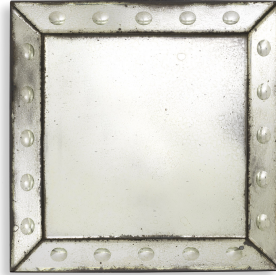

E I C H H O L T Z

SPECIFICATION SHEET

Item no.	110594
Item description	Mirror Madeira antique mirror glass
Category	Mirrors
Type	Wall mirrors
Country of origin	Indonesia

ITEM MEASUREMENTS

Dimensions (cm)	40 x 40 x D. 6 cm
Dimensions (inch)	15.75" x 15.75" x 2.36" D
Mirror dimensions (cm)	30 x 30 cm
Mirror dimensions (inch)	11.81" x 11.81"
Net weight (kg)	4

SPECIFICATIONS

Material(s)	Mirror glass MDF
Finish(es)/colour(s)	Antique mirror glass
Suitable for	Indoor use/dry locations only
Hanging method length (cm)	French cleat, horizontal
Mirror hanging system	French cleat, horizontal